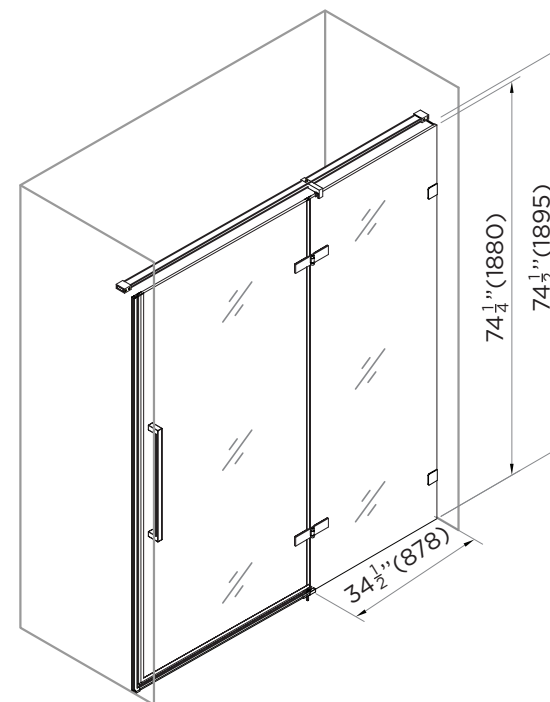

SPECIFICATIONS / TECHNICAL DATA

SHOWER DOOR

HINGED FRAMELESS

60"

HANDLE DIMENSIONS

ATTENTION! Dimensions may vary by up to 3/8". It is highly recommended to pull all dimensions of actual model for installation and measuring purposes.