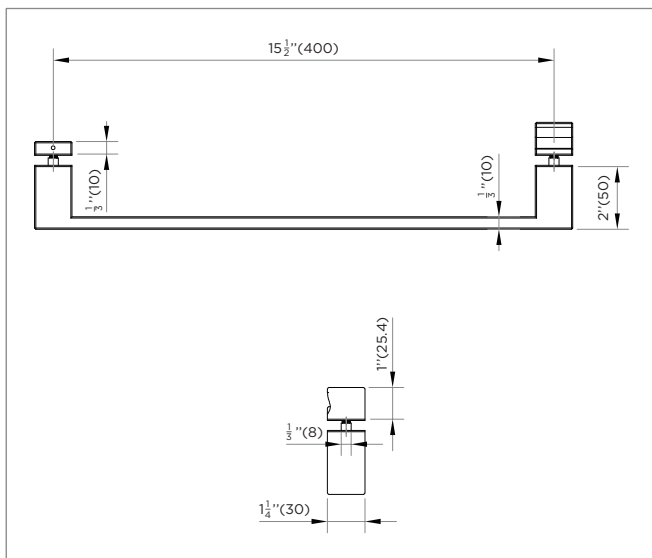

SPECIFICATIONS / TECHNICAL DATA

SHOWER DOOR

HINGED FRAMELESS

60"

HANDLE DIMENSIONS

ATTENTION! Dimensions may vary by up to 3/8". It is highly recommended to pull all dimensions of actual model for installation and measuring purposes.

MODEL# SDH1-60