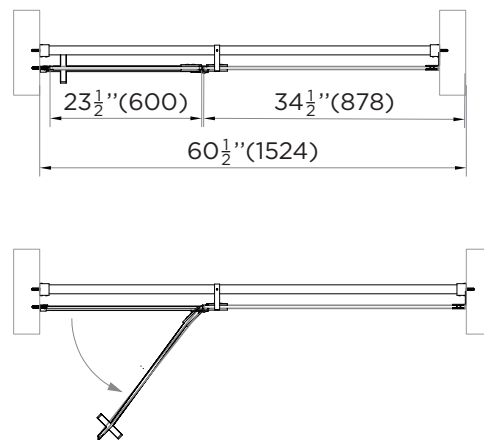

SPECIFICATIONS / TECHNICAL DATA

SHOWER DOOR

HINGED FRAMELESS

60"

HANDLE DIMENSIONS

ATTENTION! Dimensions may vary by up to 3/8". It is highly recommended to pull all dimensions of actual model for installation and measuring purposes.

MODEL# SDH1-60